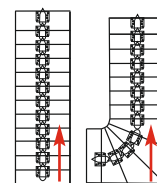

Sydney

	Opening size min. 204 x 80 cm
	Floor-to-floor height max. 315 cm
	Staircase width 75 or 85 cm
	Rise height 18,5-22,5 cm

DOLLE Sydney

Exceptionally deep and wide treads ensure a safe and comfortable ascent. The modular staircase SYDNEY can be customised to suit your needs.

Material

Two banisters:

- Style 6 banister with powder painted metal posts, stainless steel filling (5 horizontal wires) and wooden handrail.
- Design banister with powder painted metal square posts, 5 horizontal stainless steel fillings and wooden handrail.
- Classic banister with powder painted metal posts and wooden handrail.

Treads:

SOLID BEECH
OILED

SOLID OAK
OILED

SOLID OAK
WHITE OILED

Construction

ANTHRACITE
RAL 7016

BLACK
RAL 9005

WHITE
RAL 9016

Accessories available for special order

- landing banister
- middle balusters
- additional banister

Technical data

Page 19

Available from June 2022