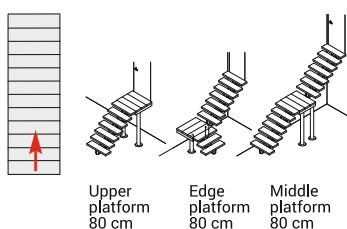

Gardenstep

	Number of treads
	2-14
	Floor-to-floor height
	max. 315 cm
	Staircase width
	80
	Rise height
	18,5-22,5 cm

Accessories available for special order

- landing banister
- platform and supporting column

Technical data

Page 27

DOLLE Gardenstep

Flexible system of outside staircases. Available from 2 to 12 treads.

Banister

Banister with metal balusters and aluminium handrail. Treads available in three material options (grey/brown Trimax, or metal grate) and 2 width options (80 cm - for single construction)

Treads:

TRIMAX® CHOCO BROWN
80 × 22 × 4 CM

TRIMAX® GREY
80 × 22 × 4 CM

METAL GRATE
80 × 23 × 3 CM