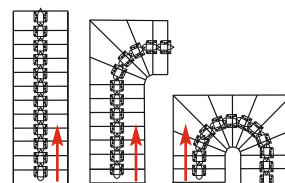

Dubai

	Opening size min. 250 x 90 cm
	Floor-to-floor height max. 357 cm
	Staircase width 84/94 cm
	Rise height 19-21 cm

DOLLE Dubai

Luxury modular staircase with metal powder painted construction.

Material

Two banisters:

- Style 6 banister with powder painted metal posts, 5 horizontal stainless steel fillings and wooden handrail.
- Classic banister with powder painted metal posts and wooden handrail.

Treads:

SOLID BEECH
VARNISHED

SOLID OAK
VARNISHED

SOLID OAK
WHITE OILED

Construction

PEARL GREY

ANTHRACITE
RAL 7016

BLACK
RAL 9005

WHITE
RAL 9010

Accessories available for special order

- landing banister
- middle balusters (Classic banister)
- additional banister

Technical data

Page 19