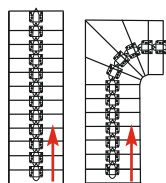

Boston

	Opening size min. 203 x 75 cm
	Floor-to-floor height max. 350 cm
	Stairs width 74 cm
	Rise height 19 - 25 cm

Accessories available for special order

- landing banister
- cover kit for top and foot elements
- additional banister
- child guard

Technical data

Page 19

DOLLE Boston

Modern staircase with straight flight and 1/4 turn.

Material

Supporting construction - metal in pearl grey, anthracite, black and white.

Treads:

SOLID BEECH
VARNISHED

SOLID OAK
VARNISHED

Construction:

PEARL GREY

ANTHRACITE
RAL 7016

BLACK
RAL 9005

WHITE
RAL 9016