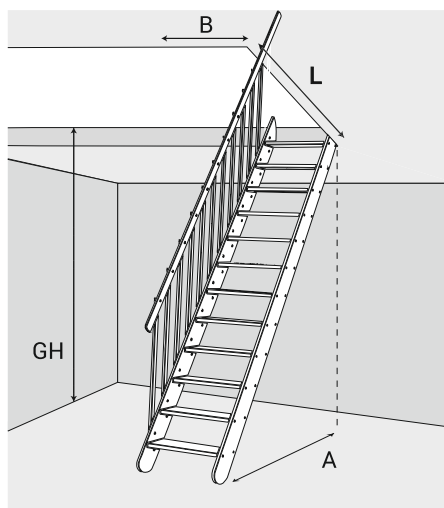

## Dimensions:

GH - floor-to-floor height, A - landing space, S - rise height, D - opening size

	DOLLE Savoie Straight flight	DOLLE Savoie Quarterturn stairs bottom	DOLLE Savoie Quarterturn stairs top	DOLLE Alsace Straight flight	DOLLE Alsace Quarterturn stairs
Max. floor-to-floor height (cm)	275	275	275	280	320
Adjustment of floor-to-floor height by strings shortening x	x	x	x	x	x
Min. opening size (cm)	230x87	230x89	201x89	175x75	195x75
Banister possible to fix on left/right side available as standard/ for order	available for special order	available for special order	available for special order	available for special order	available for special order
Stairs width with banister	82	83,6	83,6	70	74
Strings: length/width/thickness in straight flight	396/22/3,1	396/22/3,1	396/22/3,1	352,3/32/3	352,3/32/3
Number of treads / rises	13,5 /14	14,5 /15	14,5 /15	13/14	15/16
Treads: width/depth (cm) Treads thickness (cm)	75,8x22x3,1 (top tread depth: 13 cm)	75,8x22x3,1 (top tread depth: 13 cm)	75,8x22x3,1 (top tread depth: 13 cm)	64,5x19x2,7	64,5x19x2,7
Wood: spruce beech beech/white oak/white x untreated, xx varnished xx* varnishing available for special order	x	x	x	x	x