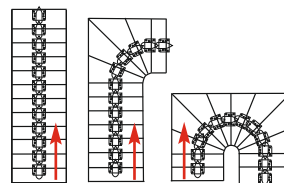

# Cork

	Opening size min. 198 x 76 cm
	Floor-to-floor height max. 350 cm
	Staircase width 75
	Rise height 19-25 cm