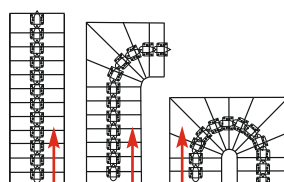

Dublin

	Opening size min. 162 x 66 cm
	Floor-to-floor height max. 360 cm
	Stairs width 65 cm or 75 cm
	Rise height 18,5-22,5 cm

Accessories available for special order

- landing banister
- additional banister

Technical data

Page 18

DOLLE Dublin

Practical model for self-assembly powder-painted supporting construction and wooden handrail.

Material

Two banisters

- Style 6 banister with powder painted metal posts, 5 horizontal stainless steel fillings and wooden handrail.
- Classic banister with powder painted metal posts and wooden handrail.

Treads:

SOLID BEECH
VARNISHED

SOLID OAK
VARNISHED

Construction:

PEARL GREY

ANTHRACITE
RAL 7016

BLACK
RAL 9005