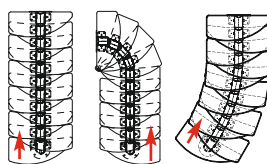

Basel

	Opening size min. 140 x 70 cm
	Floor-to-floor height max. 360 cm
	Stairs width 64 cm
	Rise height 18,5-22,5 cm

Accessories available for special order

- landing banister
- riser bars
- additional banister

Technical data

Page 18

DOLLE Basel

The ideal choice for you who want a simple and flexible space-saving staircase. This smart paddle stair with curved solid oak or beech treads can be installed as straight flight or turned up to a total of 90°.

Material

The banister is designed with five horizontal stainless-steel fillings. Treads made of solid beech or solid oak.

Treads:

SOLID BEECH
VARNISHED

SOLID OAK
VARNISHED

Construction:

PEARL GREY

ANTHRACITE
RAL 7016

BLACK
RAL 9005