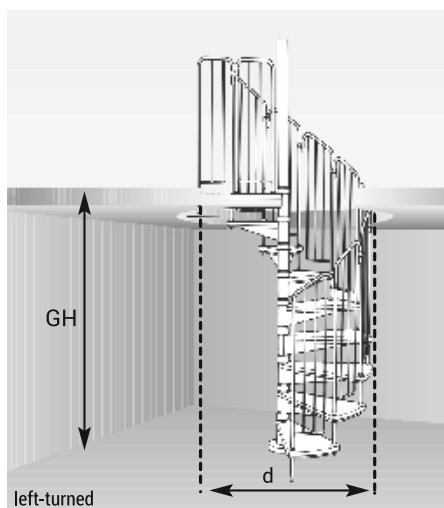

Dimensions:

Floor-to-floor height (GH)

.....cm

Opening size

Square .....cm x .....cm

Round .....cm x .....cm

Model chosen:

.....

Wood type .....

Banister .....