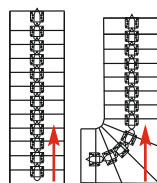

Dallas

	Opening size min. 175 x 76 cm
	Floor-to-floor height max. 300 cm
	Stairs width 69 cm
	Rise height 19 - 25 cm

Accessories available for special order

- landing banister
- cover kit for top and foot elements
- middle balusters
- additional banister

Technical data

Page 18

DOLLE Dallas

Straight flight or quarter-turn staircase complete with 11 treads in varnished beech multiplex. Maximum height: 300 cm. Landing banister available.

Material

Banister with metal balusters and straight PVC handrail. Treads made of beech multiplex varnished.

Treads:

BEECH MULTIPLEX
VARNISHED

Construction:

PEARL GREY

ANTHRACITE
RAL 7016

BLACK
RAL 9005