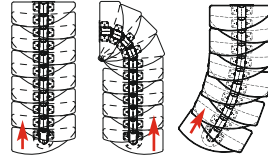

Athena / Athena 2

Opening size
min. 140 x 66 cm

Floor-to-floor height
max. 276 cm

Stairs width
58 cm

Rise height
18,5-23 cm

Technical data

Page 18

DOLLE Athena

Economic modular staircase with silver powder-painted metal supporting construction. (RAL 9006)

Material

Metal banister included as standard. Treads available in beech multiplex and solid beech.

Treads:

BEECH MULTIPLEX
VARNISHED ATHENA

SOLID BEECH
VARNISHED ATHENA 2

Construction:

SILVER
RAL 9006