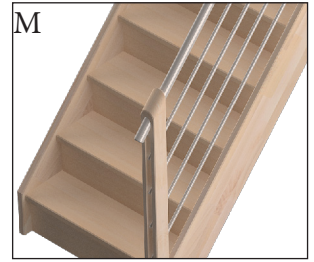

Attic ladders

Spacesaving staircases

Modular staircases

Spiral staircases

Outside staircases

Savoie

Space saving staircase

- Floor-to-floor height:** max 275 cm - 14 treads
- Supporting construction:** untreated solid beech
- Rise height:** 19,6 cm (1. tread 20,2 cm)
- Treads:**
Width: 74,4 cm
Depth: 22 cm (top tread: 13 cm)
Thickness: 3,1 cm
Wood: untreated solid beech
- Shape:** straight flight and 1/4 turn
- Banister:** Available banisters:
A- with straight wooden balusters,
T- with turned wooden balusters,
C- with 3 horizontal metal tubes,
M- with 5 horizontal metal tubes.

Savoie

Banisters

Straight flight

| | |
|-----------|------------|
| H | - 275 cm |
| R | - 261,8 cm |
| g | - 19 cm |
| h | - 19,6 cm |
| h1 | - 20,2 cm |

Staircase with bottom quarterturn

| | |
|-----------|-----------|
| H | - 275 cm |
| R | - 291 cm |
| R1 | - 83,6 cm |
| g | - 19 cm |
| h | - 19,6 cm |
| h1 | - 20,2 cm |