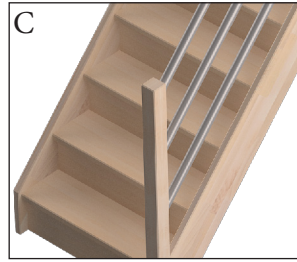

Attic ladders

Spacesaving staircases

Modular staircases

Spiral staircases

Outside staircases

Savoie

Space saving staircase

- Floor-to-floor height:** max 275 cm - 14 treads
- Supporting construction:** untreated solid beech
- Rise height:** 19,6 cm (1. tread 20,2 cm)
- Treads:**
Width: 74,4 cm
Depth: 22 cm (top tread: 13 cm)
Thickness: 3,1 cm
Wood: untreated solid beech
- Shape:** straight flight and 1/4 turn
- Banister:** Available banisters:
A- with straight wooden balusters,
T- with turned wooden balusters,
C- with 3 horizontal metal tubes,
M- with 5 horizontal metal tubes.

Savoie

Banisters

Straight flight

| | |
|-----------|------------|
| H | - 275 cm |
| R | - 261,8 cm |
| g | - 19 cm |
| h | - 19,6 cm |
| h1 | - 20,2 cm |

Staircase with bottom quarterturn

| | |
|-----------|-----------|
| H | - 275 cm |
| R | - 291 cm |
| R1 | - 83,6 cm |
| g | - 19 cm |
| h | - 19,6 cm |
| h1 | - 20,2 cm |