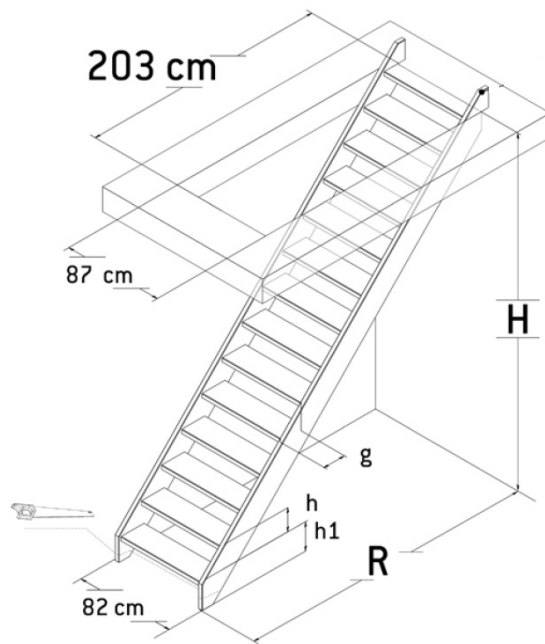

Attic ladders

Spacesaving staircases

Modular staircases

Spiral staircases

Outside staircases

Savoie

Space saving staircase

- Floor-to-floor height:** max 275 cm - 14 treads
- Supporting construction:** untreated solid beech
- Rise height:** 19,6 cm (1. tread 20,2 cm)
- Treads:**
Width: 74,4 cm
Depth: 22 cm (top tread: 13 cm)
Thickness: 3,1 cm
Wood: untreated solid beech
- Shape:** straight flight and 1/4 turn
- Banister:** Available banisters:
A- with straight wooden balusters,
T- with turned wooden balusters,
C- with 3 horizontal metal tubes,
M- with 5 horizontal metal tubes.

Savoie

Banisters

Straight flight

| | |
|-----------|------------|
| H | - 275 cm |
| R | - 261,8 cm |
| g | - 19 cm |
| h | - 19,6 cm |
| h1 | - 20,2 cm |

Staircase with bottom quarterturn

| | |
|-----------|-----------|
| H | - 275 cm |
| R | - 291 cm |
| R1 | - 83,6 cm |
| g | - 19 cm |
| h | - 19,6 cm |
| h1 | - 20,2 cm |