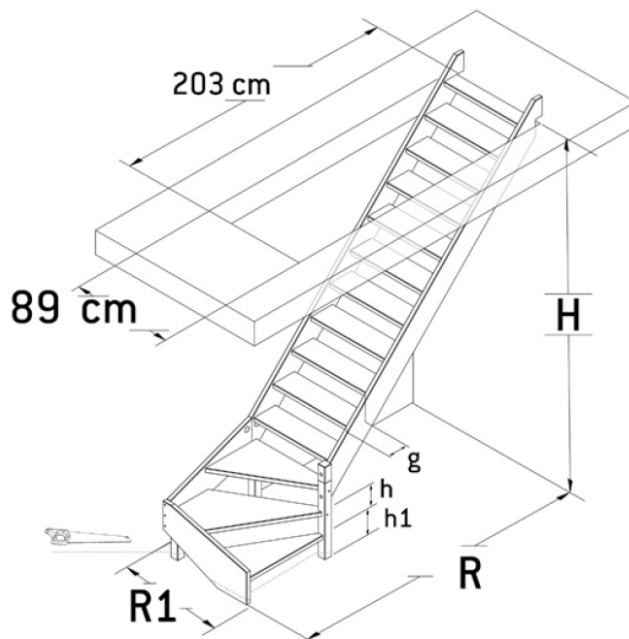

Attic ladders

Spacesaving staircases

Modular staircases

Spiral staircases

Outside staircases

Savoie

Space saving staircase

- Floor-to-floor height:** max 275 cm - 14 treads
- Supporting construction:** untreated solid beech
- Rise height:** 19,6 cm (1. tread 20,2 cm)
- Treads:**
Width: 74,4 cm
Depth: 22 cm (top tread: 13 cm)
Thickness: 3,1 cm
Wood: untreated solid beech
- Shape:** straight flight and 1/4 turn
- Banister:** Available banisters:
A- with straight wooden balusters,
T- with turned wooden balusters,
C- with 3 horizontal metal tubes,
M- with 5 horizontal metal tubes.

Savoie

Banisters

Straight flight

| | |
|-----------|------------|
| H | - 275 cm |
| R | - 261,8 cm |
| g | - 19 cm |
| h | - 19,6 cm |
| h1 | - 20,2 cm |

Staircase with bottom quarterturn

| | |
|-----------|-----------|
| H | - 275 cm |
| R | - 291 cm |
| R1 | - 83,6 cm |
| g | - 19 cm |
| h | - 19,6 cm |
| h1 | - 20,2 cm |